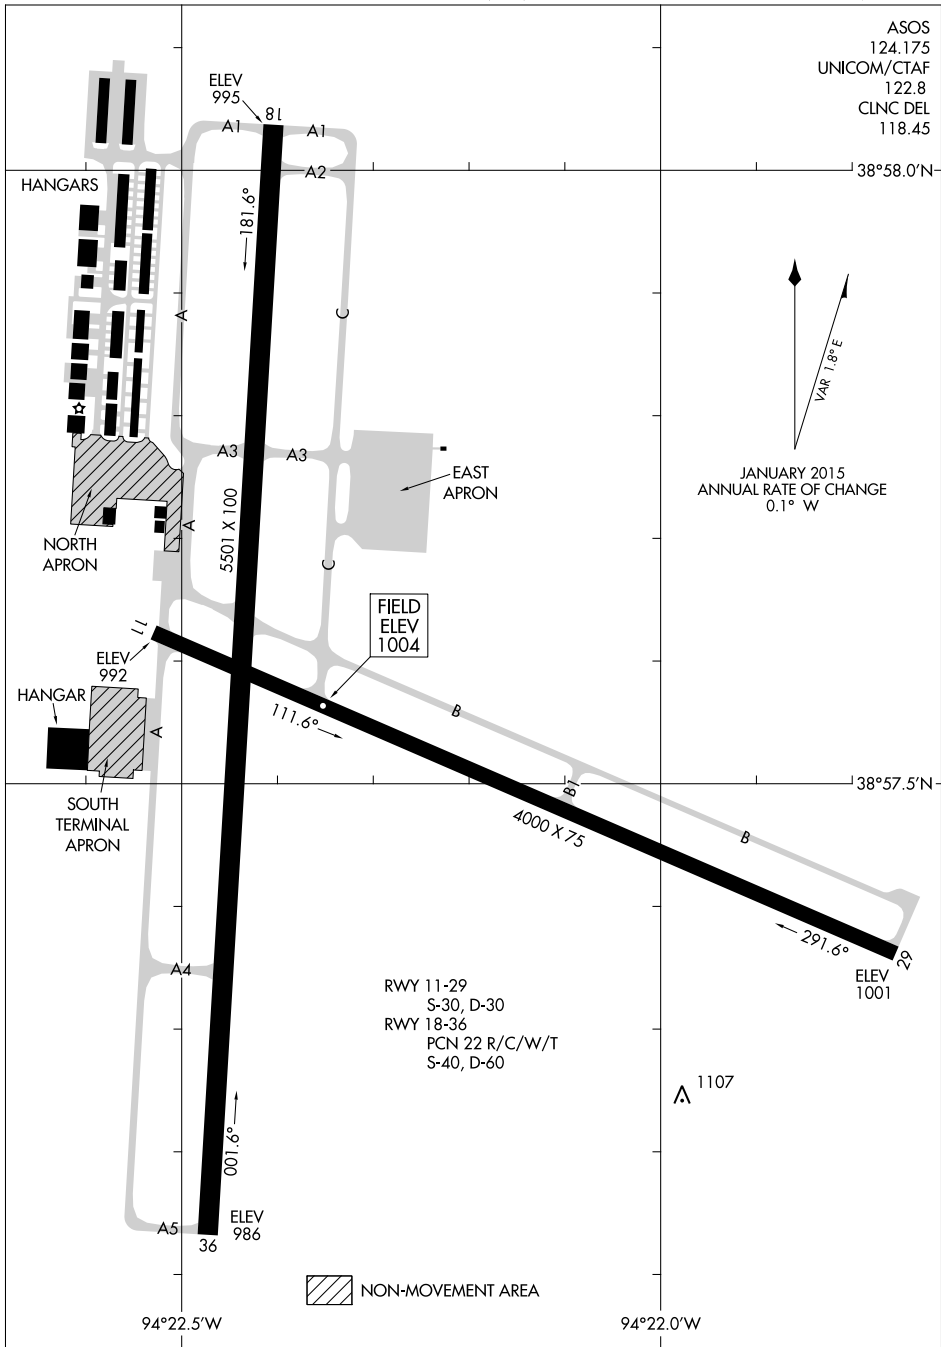

19171
AIRPORT DIAGRAM

AL-6104 (FAA)

LEE'S SUMMIT MUNI (LXT)
LEE'S SUMMIT, MISSOURI

NC-3, 30 JAN 2020 to 27 FEB 2020

NC-3, 30 JAN 2020 to 27 FEB 2020

VAR 1.8° E
JANUARY 2015
ANNUAL RATE OF CHANGE
0.1° W

AIRPORT DIAGRAM
19171